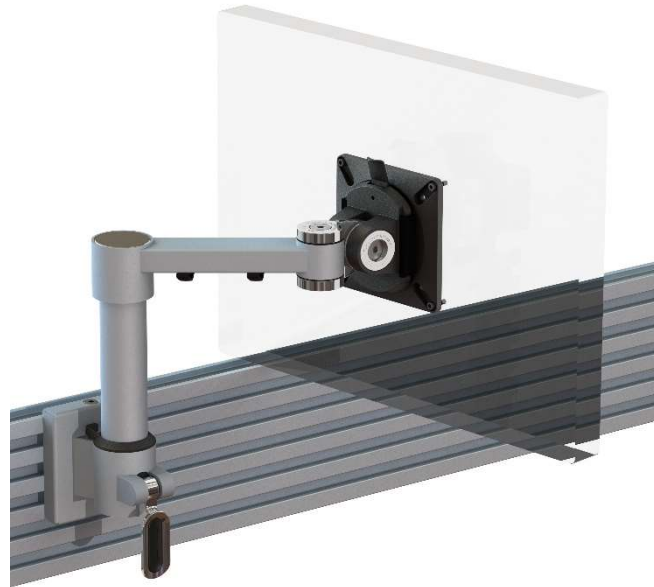

# XSTREAM single beam arm with tool rail fixing

## Product Specification

Product code	XSTREAMCOMB05S - silver
Weight capacity	10kg
Max forward extension	240mm
VESA	75mm & 100mm VESA compliant
Movement	Height adjustment, tilt, swivel, rotation and reach
Height adjustment	Max height adjustment 135mm from desk top
Fixings	Tool rail fixing

## Additional Information

Single beam arm with manual height adjustment

Additional +/- 70mm available with ratchet mechanism

Lockable quick release VESA function

Compact – folds back into a space of 40mm

Silver – XSTREAMCOMB05S - RAL code 9006