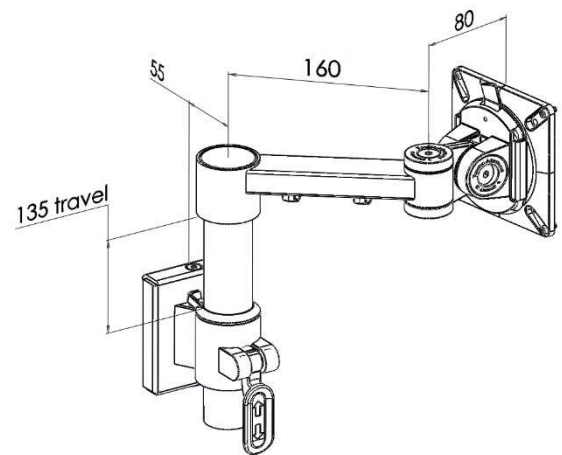

# XSTREAM single beam arm with tool rail fixing

## Product Specification

Product code	XSTREAMCOMB05S - silver
Weight capacity	10kg
Max forward extension	240mm
VESA	75mm & 100mm VESA compliant
Movement	Height adjustment, tilt, swivel, rotation and reach
Height adjustment	Max height adjustment 135mm from desk top
Fixings	Tool rail fixing

## Additional Information

Single beam arm with manual height adjustment

Additional +/- 70mm available with ratchet mechanism

Lockable quick release VESA function

Compact – folds back into a space of 40mm

Silver – XSTREAMCOMB05S - RAL code 9006